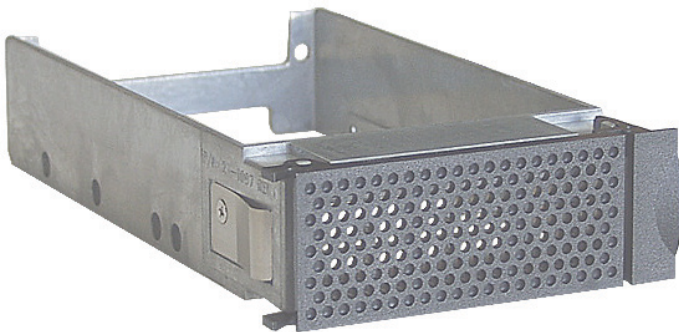

STORAGE SUPPORT SOLUTIONS

PDE

TECHNOLOGY
CORPORATION

PRODUCTION • DESIGN • ENGINEERING

14-1087
Fits 5000, 5500, 7000

PDE SCA HDD Tray Designed To Fit:

IBM NETFINITY

**EXP 10 / EXP 15 & 5000, 5500, 7000
Systems**

Removable drive trays for IBM Netfinity EXP Storage Systems and IBM Netfinity 5000, 5500, 7000 Servers. To be used with 3.5" SCA hard drives. Drives will plug directly into the back plane in the system.