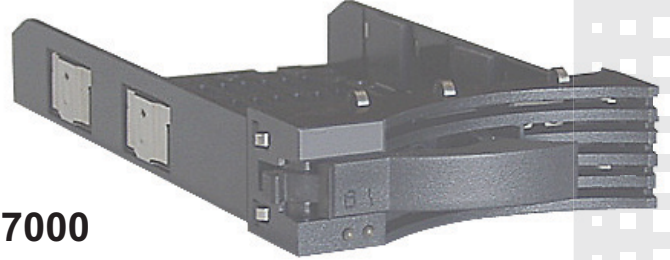

STORAGE SUPPORT SOLUTIONS

PDE

TECHNOLOGY
CORPORATION

PRODUCTION • DESIGN • ENGINEERING

14-1087
Fits 5000, 5500, 7000

PDE SCA HDD Tray Designed To Fit:

IBM NETFINITY

**EXP 10 / EXP 15 & 5000, 5500, 7000
Systems**

Removable drive trays for IBM Netfinity EXP Storage Systems and IBM Netfinity 5000, 5500, 7000 Servers. To be used with 3.5" SCA hard drives. Drives will plug directly into the back plane in the system.